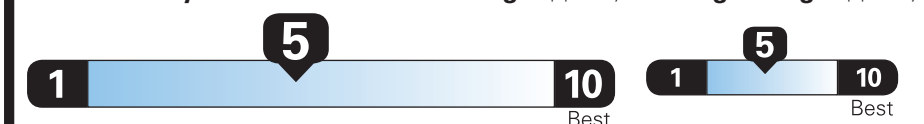

Fuel Economy & Greenhouse Gas Rating (tailpipe only) Smog Rating (tailpipe only)

This vehicle emits 369 grams CO2 per mile. The best emits 0 grams per mile (tailpipe only). Producing and distributing fuel also create emissions; learn more at fueleconomy.gov.

Actual results will vary for many reasons, including driving conditions and how you drive and maintain your vehicle. The average new vehicle gets 27 MPG and costs $6,500 to fuel over 5 years. Cost estimates are based on 15,000 miles per year at $2.35 per gallon. MPGe is miles per gasoline gallon equivalent. Vehicle emissions are a significant cause of climate change and smog.

fueleconomy.gov

Calculate personalized estimates and compare vehicles

Smartphone QR Code

GOVERNMENT 5-STAR SAFETY RATINGS

Overall Vehicle Score ★★★★★

Based on the combined ratings of frontal, side and rollover. Should ONLY be compared to other vehicles of similar size and weight.

Frontal Crash Driver Passenger ★★★★★

Based on the risk of injury in a frontal impact. Should ONLY be compared to other vehicles of similar size and weight.

Side Crash Front seat Rear seat ★★★★★

Based on the risk of injury in a side impact.

Rollover ★★★★★

Based on the risk of rollover in a single-vehicle crash.

Star ratings range from 1 to 5 stars (★★★★★), with 5 being the highest.

Source: National Highway Traffic Safety Administration (NHTSA).

www.safercar.gov or 1-888-327-4236

5LMCJ1D96NUL36043

THE LINCOLN WAY™ APP

Your Dashboard of Services & Features

Download the Lincoln Way app* and you can:

- Remotely start, lock and unlock your vehicle
- Locate your vehicle and check approximate fuel range
- Receive vehicle health alerts

The Lincoln Connect™ modem is active and sending vehicle data (e.g., diagnostics) to Lincoln. See in-vehicle Settings for connectivity options.

Lincoln Protect™

Insist on Lincoln Protect! The only extended service plan fully backed by Lincoln and honored at every Lincoln dealership in the U.S., Canada and Mexico. See your Lincoln dealer or visit www.LincolnOwner.com

WARNING: Operating, servicing and maintaining a passenger vehicle, pickup truck, van, or off-road vehicle can expose you to chemicals including engine exhaust, carbon monoxide, phthalates, and lead, which are known to the State of California to cause cancer and birth defects or other reproductive harm. To minimize exposure, avoid breathing exhaust, do not idle the engine except as necessary, service your vehicle in a well-ventilated area and wear gloves or wash your hands frequently when servicing your vehicle. For more information go to www.P65Warnings.ca.gov/passenger-vehicle.

SCAN OR TEXT 5LNUL36043 TO 59173

Msg & Data rates may apply. Text HELP for help

www.lincoln.com/help/privacy-terms/

RAMP ONE	RA5M	
RAMP TWO		RAIL
	ITEM #:	45-1152 O/T 2

TOTAL MSRP $43,445.00

LINCOLN AUTOMOTIVE FINANCIAL SERVICES

Whether you decide to lease or finance your vehicle, you'll find the choices that are right for you. See your Lincoln Dealer for details or visit www.lincolnafs.com.